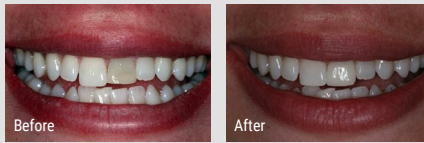

WHITENING A SINGLE DEAD TOOTH

Dr Karen Gangotra is also able to brighten up the colour of a single dead tooth.
Please call for more information on 020 8941 6999

FIND OUT MORE ABOUT TEETH WHITENING

Name	Email
Telephone	1. Zoom Advance Power
Message	

SEND

TEETH WHITENING LONDON

With 95% of the population wanting whiter teeth, teeth whitening in London has become one of the most popular cosmetic dental procedures today. SmileSsence is pleased to offer the latest in teeth whitening techniques and products.

1. ZOOM ADVANCED POWER

Zoom advanced power teeth whitening system is featured on smile makeover TV shows such as Extreme makeover and 10 years younger. Using this latest laser teeth whitening system we can lighten your teeth by several shades in just over an hour. Zoom is a popular lunch time treatment for many executives working locally in central London. This is a one visit procedure which is carried out in a comfortable and relaxing environment. Enjoy this treatment at SmileSsence watching television or even bring in your own DVD. An hour later you will leave with a beautiful white smile.

Visit the Zoom Advanced Power Website <http://www.zoomnow.com>

<https://smileSsence.co.uk>

2. PROFESSIONAL SMILESSENCE HOME WHITENING PROCEDURE

Custom made trays are made after taking a detailed impression of your teeth. These trays are then tried in the mouth for accuracy and comfort. Gel is placed in the trays and seated over the teeth for up to 3 hours a day or overnight. Excellent results are usually achieved within 10/14 days.

3. SMILESSENCE ULTIMATE TEETH WHITENING PACKAGE

Do you want your teeth as white as they could possibly be? Off the scale!!! Then the SmileSsence ultimate teeth whitening package may be for you. This takes advantage of both whitening systems to give you a dazzling white smile. It involves 14 days of Professional SmileSsence home whitening followed by 1 or 2 Zoom Advanced Power laser whitening sessions. This option achieves by far the best whitening results we have seen at SmileSsence. The combination therapy is particularly successful in whitening teeth that have been permanently stained by tetracycline antibiotics.

TEETH STRAIGHTENING

Braces And Teeth Straightening
6 Month Smiles Braces
Invisalign Braces
Smile Makeovers

DENTAL SERVICES

Family Dentistry
Dental Hygiene
Snoring Solutions
TMJ & Jaw Problems
Crowns

COSMETIC DENTISTRY

Facial Rejuvenation
Veneers
Cerec 3D

DENTAL TREATMENTS

Teeth whitening
Braces
Family Dentist Surrey
Dental implants
Cosmetic dentures
Snoring Solutions

Jaw problems
Smile makeovers
Dental check ups
Children's dentist
Finance available
All services

REVIEWS

Write a Google Review
Write a Facebook Review

USEFUL INFORMATION

- 0% Finance available to fund your dental treatment
- Free parking on site
- State of the art technology which enables '1 visit' treatments

KEEP IN TOUCH

SmileSsence Ltd
83 - 85 Bridge Road
East Molesey, Surrey KT8 9HH
T: 020 8941 6999
info@smileSsence.co.uk